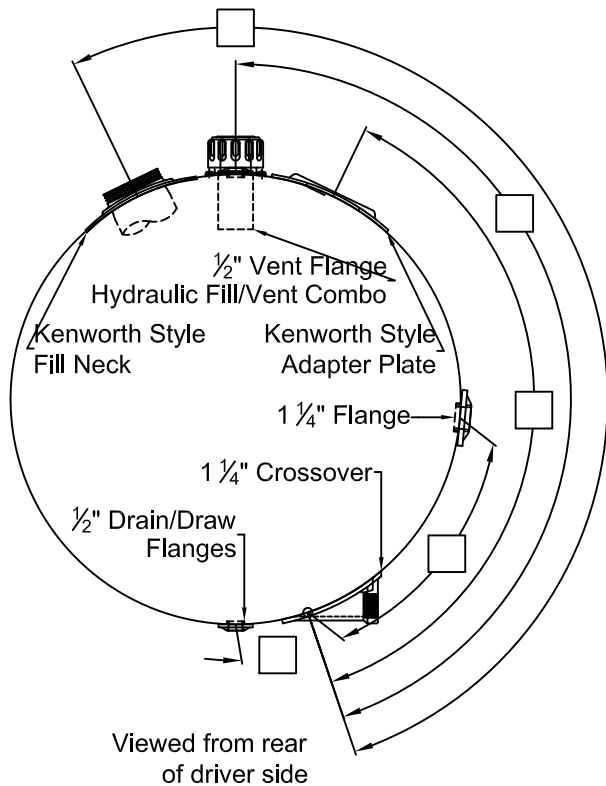

Straps Mtg Kit Combo Kit Sending Unit

Please note parts and mounting are not included in the price of the tank. Other

Truck Front ← Driver Side **Kenworth Style** This configuration is typically found on tanks prior to 2010.

Please note: All sizes are NPTF unless otherwise noted and reference all measurements from the lateral weld seam and the end cap weld seam to the center of the fittings.