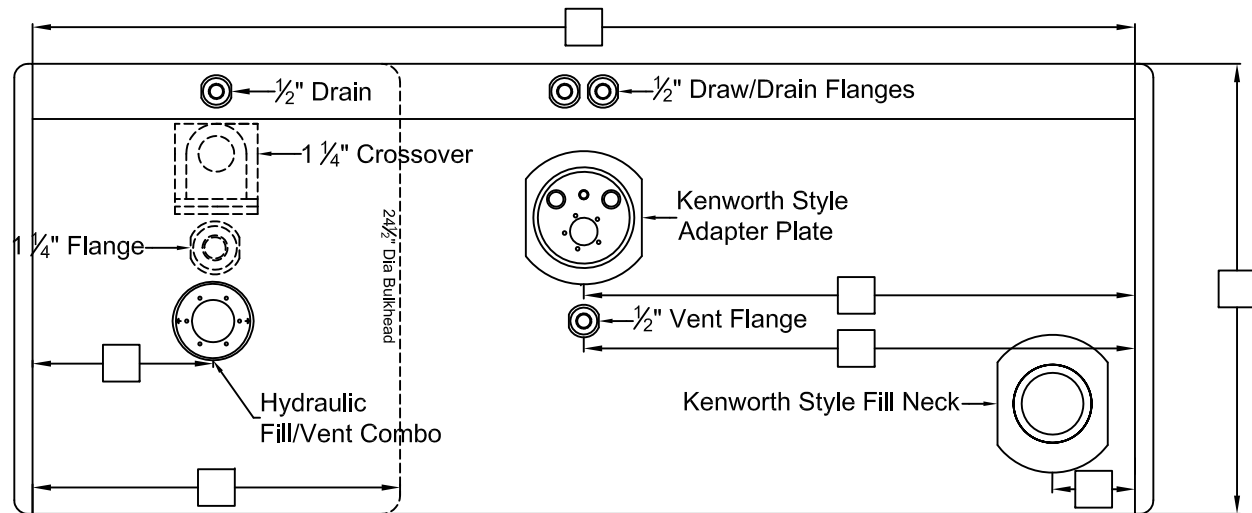

Straps Mtg Kit Combo Kit Sending Unit

Please note parts and mounting are not included in the price of the tank. Other

Truck Front ← Driver Side **Kenworth Style** This configuration is typically found on tanks prior to 2010.

Please note: All sizes are NPTF unless otherwise noted and reference all measurements from the lateral weld seam and the end cap weld seam to the center of the fittings.